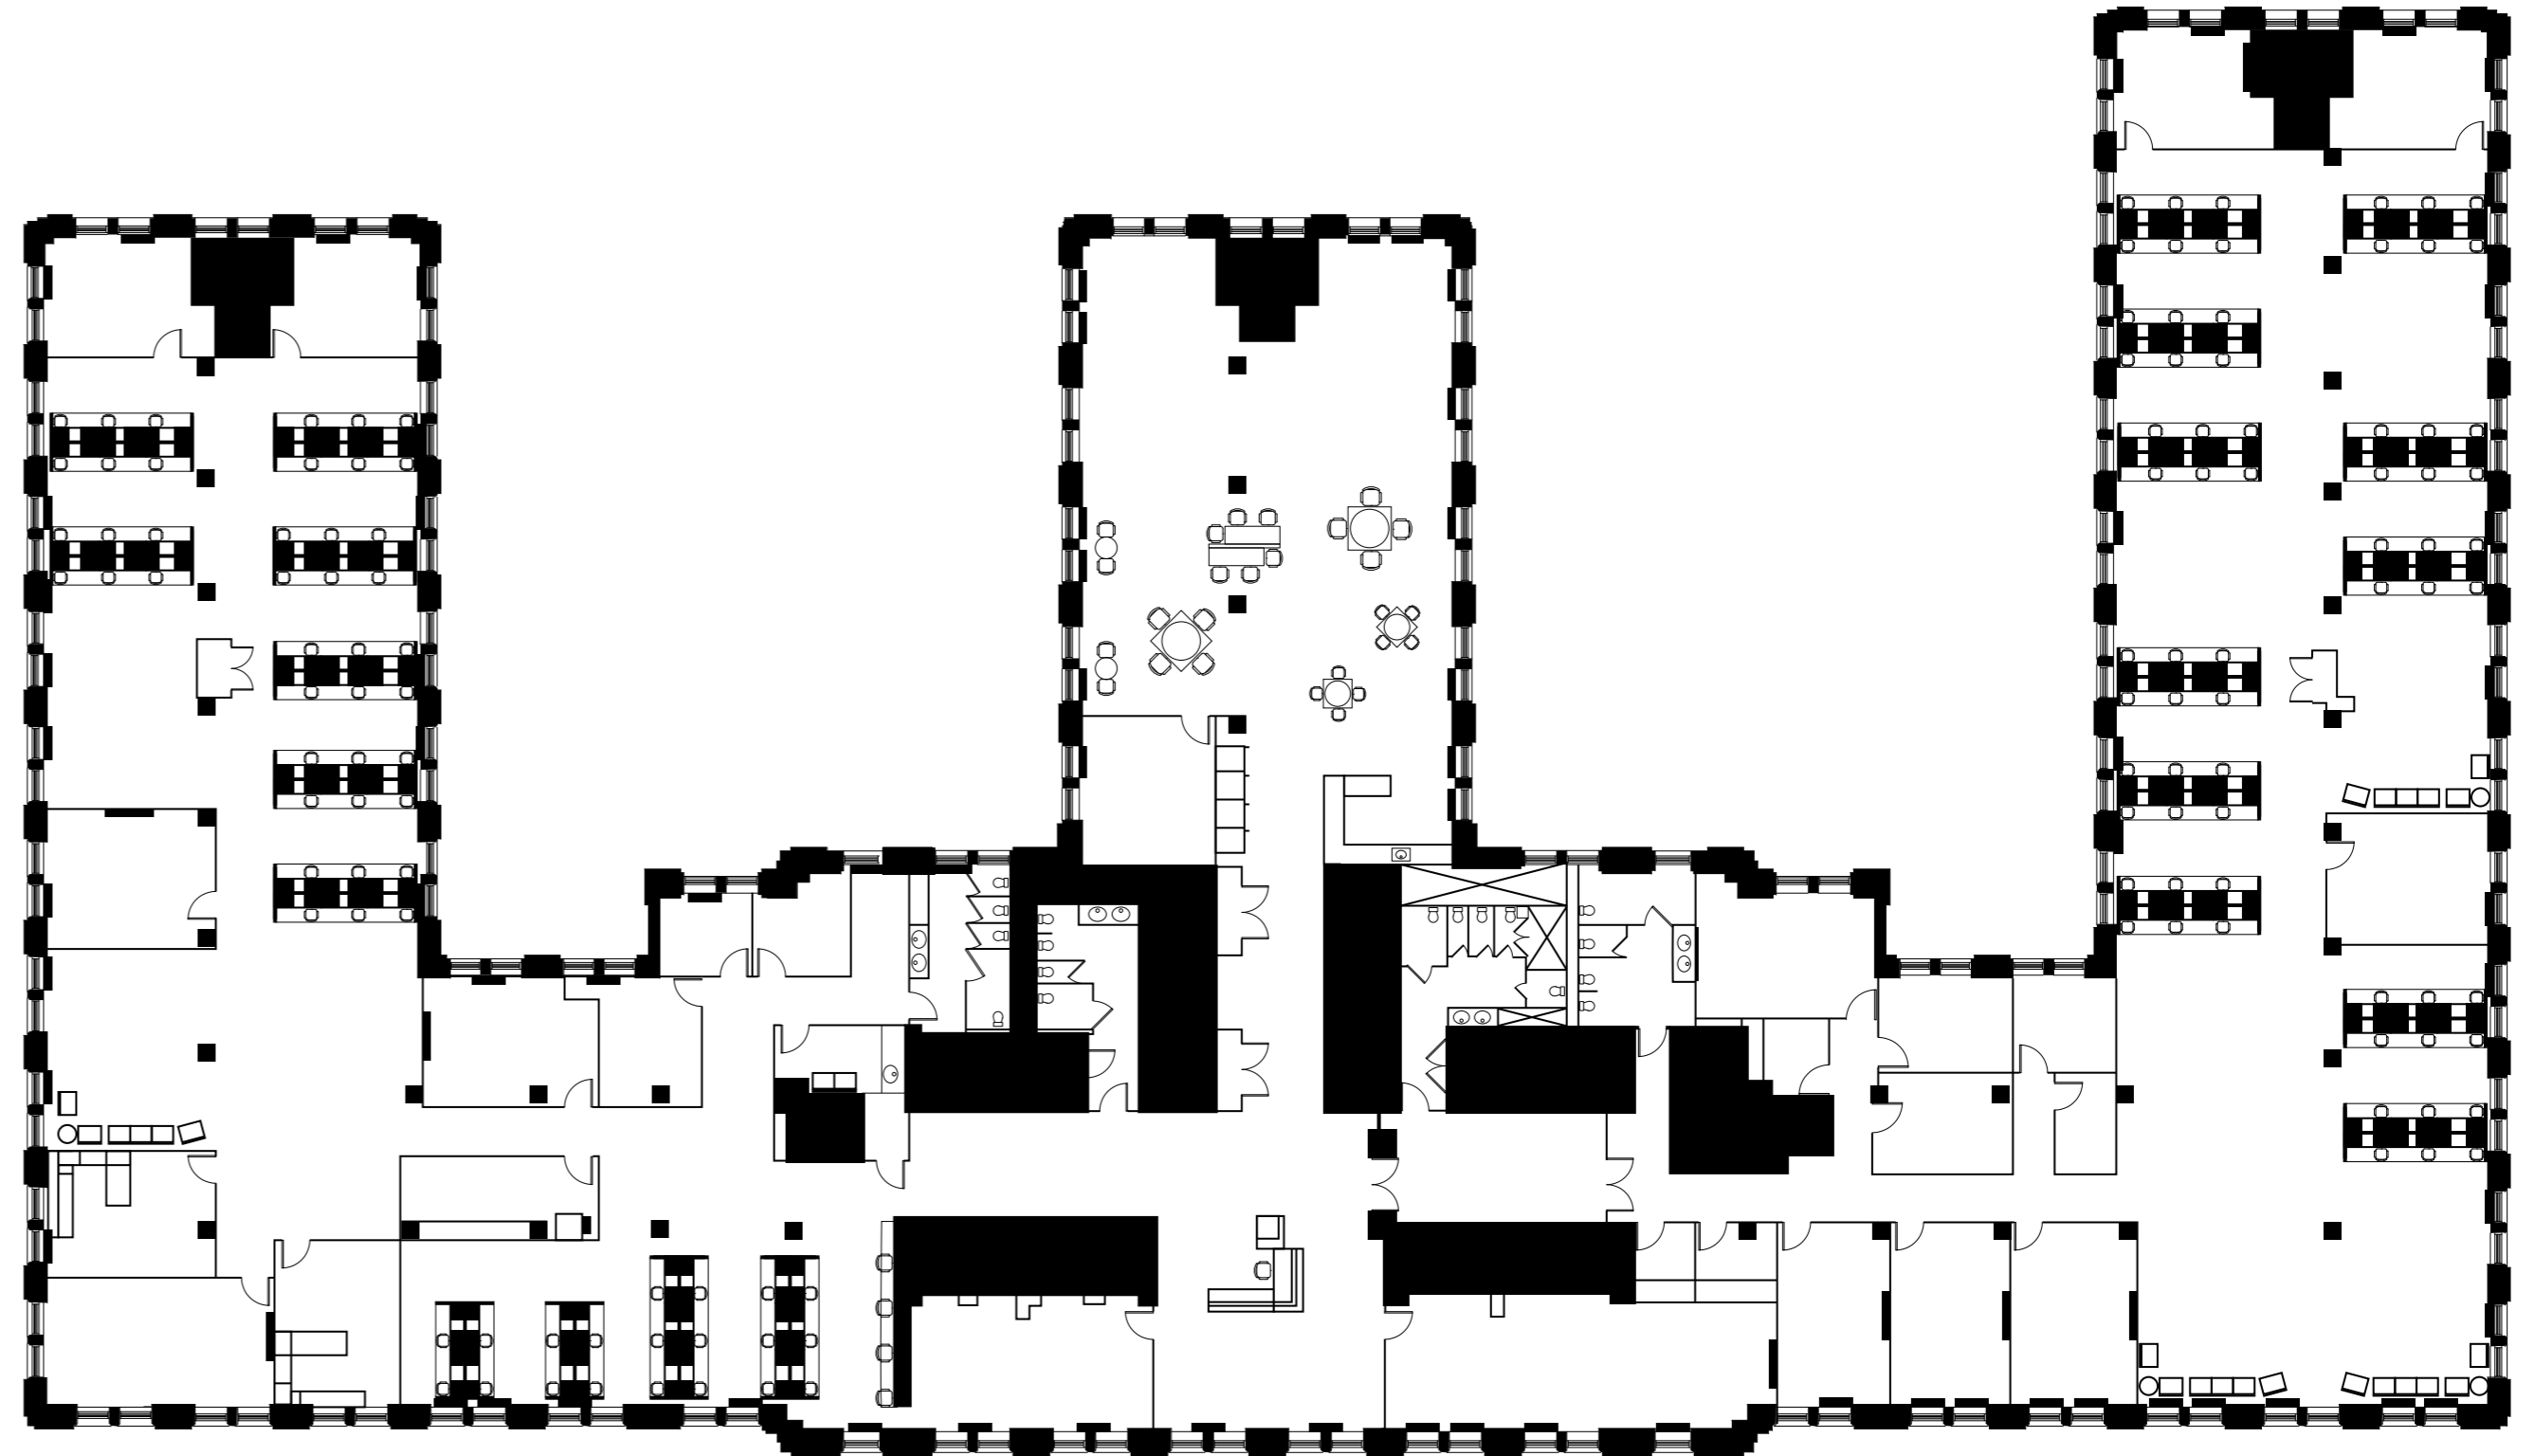

Floor 5

Suite 500

~26,177 SQFT

Low-Rise — As Built

VIRTUAL TOUR

Mark Anderson

Vice Chairman

mark.anderson@cushwake.com