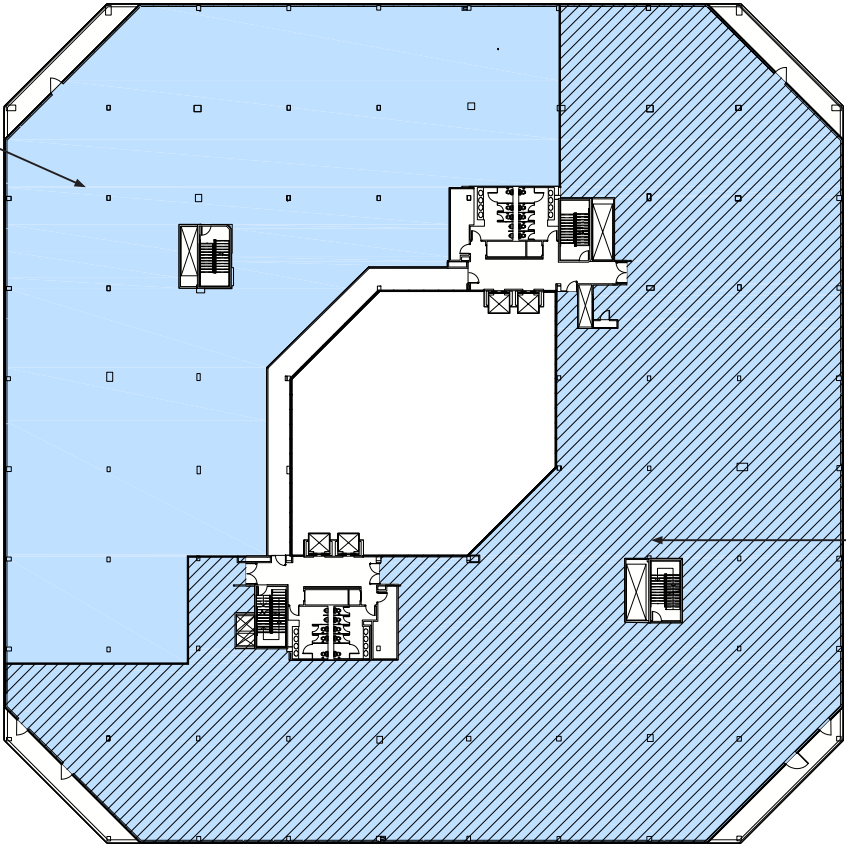

PARTIAL 4TH FLOOR

29,775 RSF

SUITE 401
AVAILABLE
AREA: 29,775 RSF

SUITE 402
LEASED

TENANT AREA BUILDING/COMMON AREA