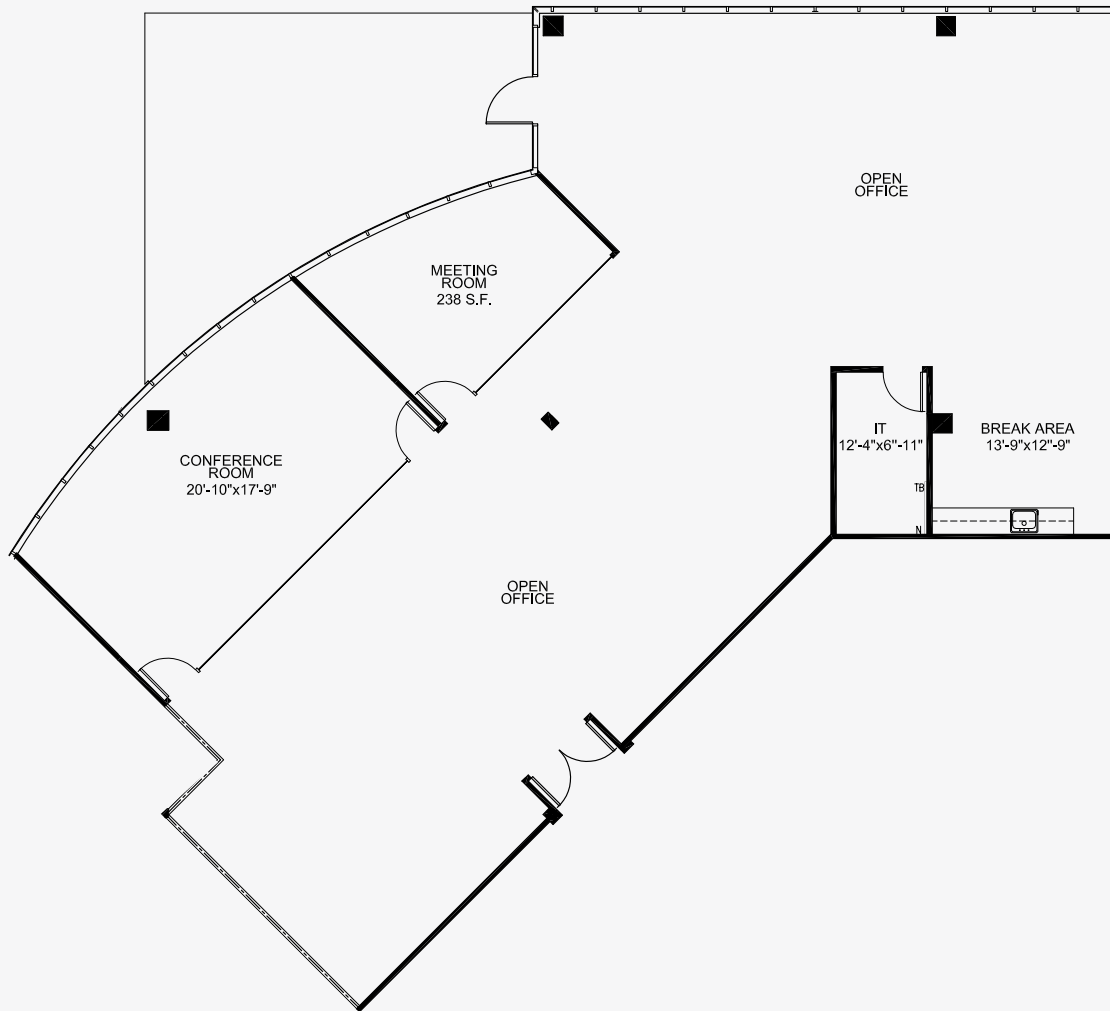

AVAILABLE SUITES

1820 GATEWAY DRIVE

Suite 370 ±4,909

Meeting Room	1
Conference Room	1
Open Office Space	1
Break Area	1
IT	1

KEY PLAN

Gary Boitano
 Executive Director
 +1 650 401 2122
 gary.boitano@cushwake.com