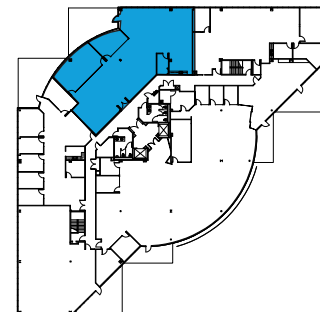

AVAILABLE SUITES

1820 GATEWAY DRIVE

Suite 370 ±4,909

Meeting Room	1
Conference Room	1
Open Office Space	1
Break Area	1
IT	1

KEY PLAN

Gary Boitano
 Executive Director
 +1 650 401 2122
 gary.boitano@cushwake.com