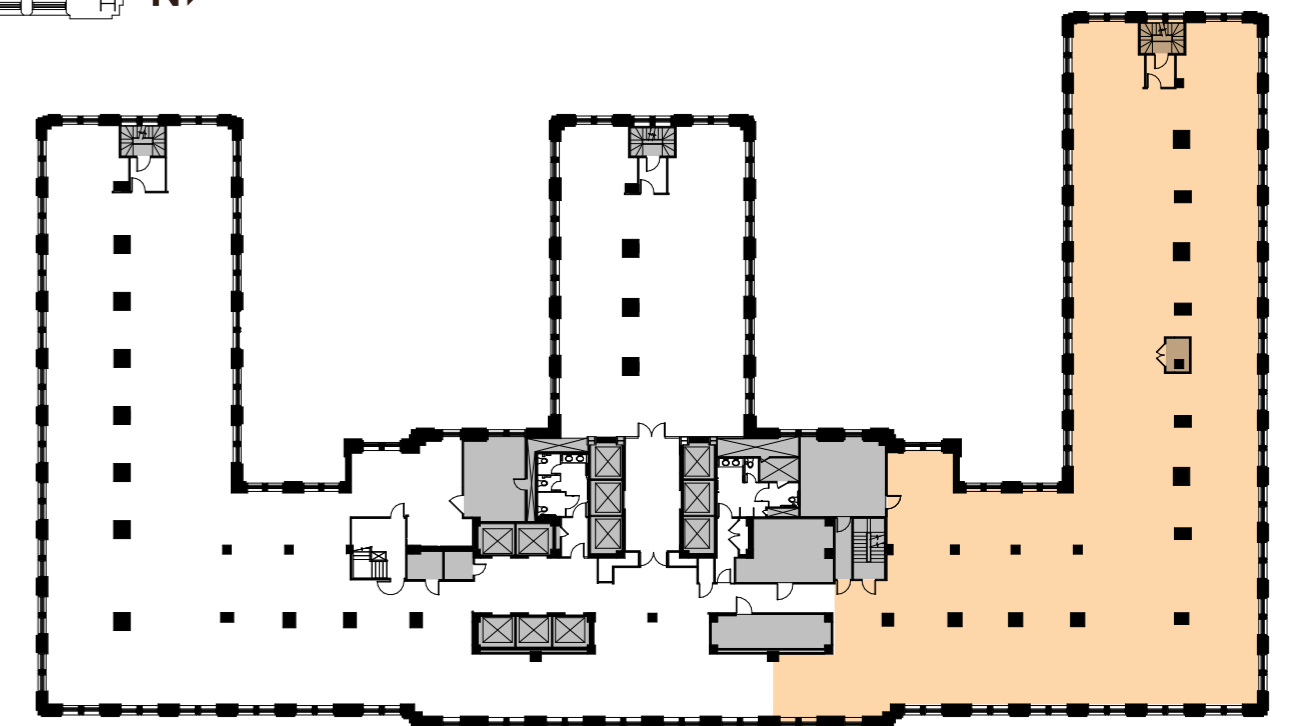

Floor 14

Suite 1440

~11,829 SQFT

Mid-Rise — As Built

- 1 Private Office
- 5 Conference Rooms
- 1 Storage Room
- Open Office Area
- Break Room
- Reception Area
- Tenant Lounge

Mark Anderson

Vice Chairman

mark.anderson@cushwake.com

+1 (415) 713-1014

Lic. #01325399

Danny Pickard

Director

danny.pickard@cushwake.com

+1 (415) 773-3572

Lic. #01975977

Elena Saccone

Director

elena.saccone@cushwake.com

+1 (630) 699-9687

Lic. #02151049

235 Montgomery St. San Francisco, CA 94104