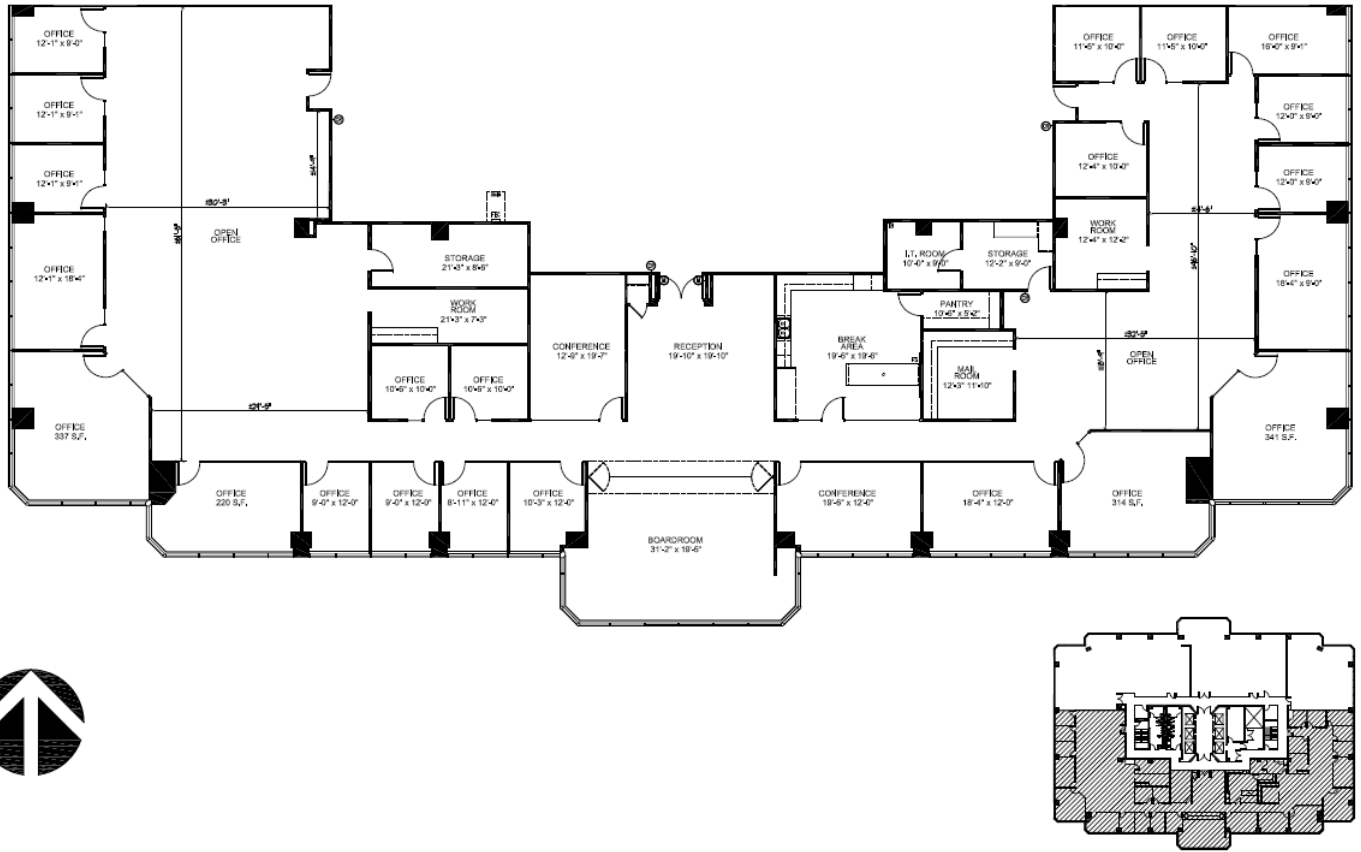

## Metro Tower- Suite 900

13,246 SF

For leasing information, contact:

**Ben Paul**

+1 650 867 6939

ben.paul@cushwake.com

**Clark Funkhouser**

+1 650 619 5579