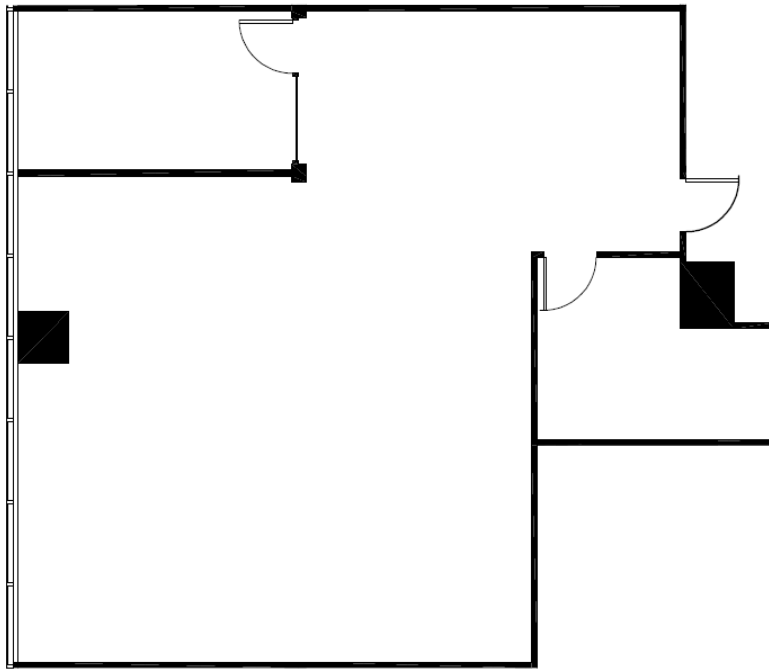

METRO CENTER

FOSTER CITY / CA

Metro Tower- Suite1775

1,752 SF

For leasing information, contact:

Ben Paul

+1 650 867 6939

ben.paul@cushwake.com