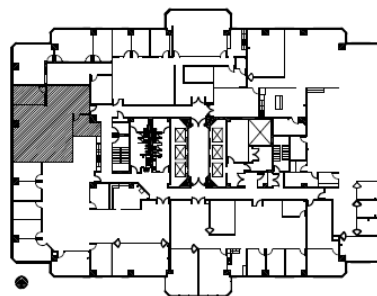

METRO CENTER

FOSTER CITY / CA

Metro Tower- Suite1775

1,752 SF

For leasing information, contact:

Ben Paul

+1 650 867 6939

ben.paul@cushwake.com