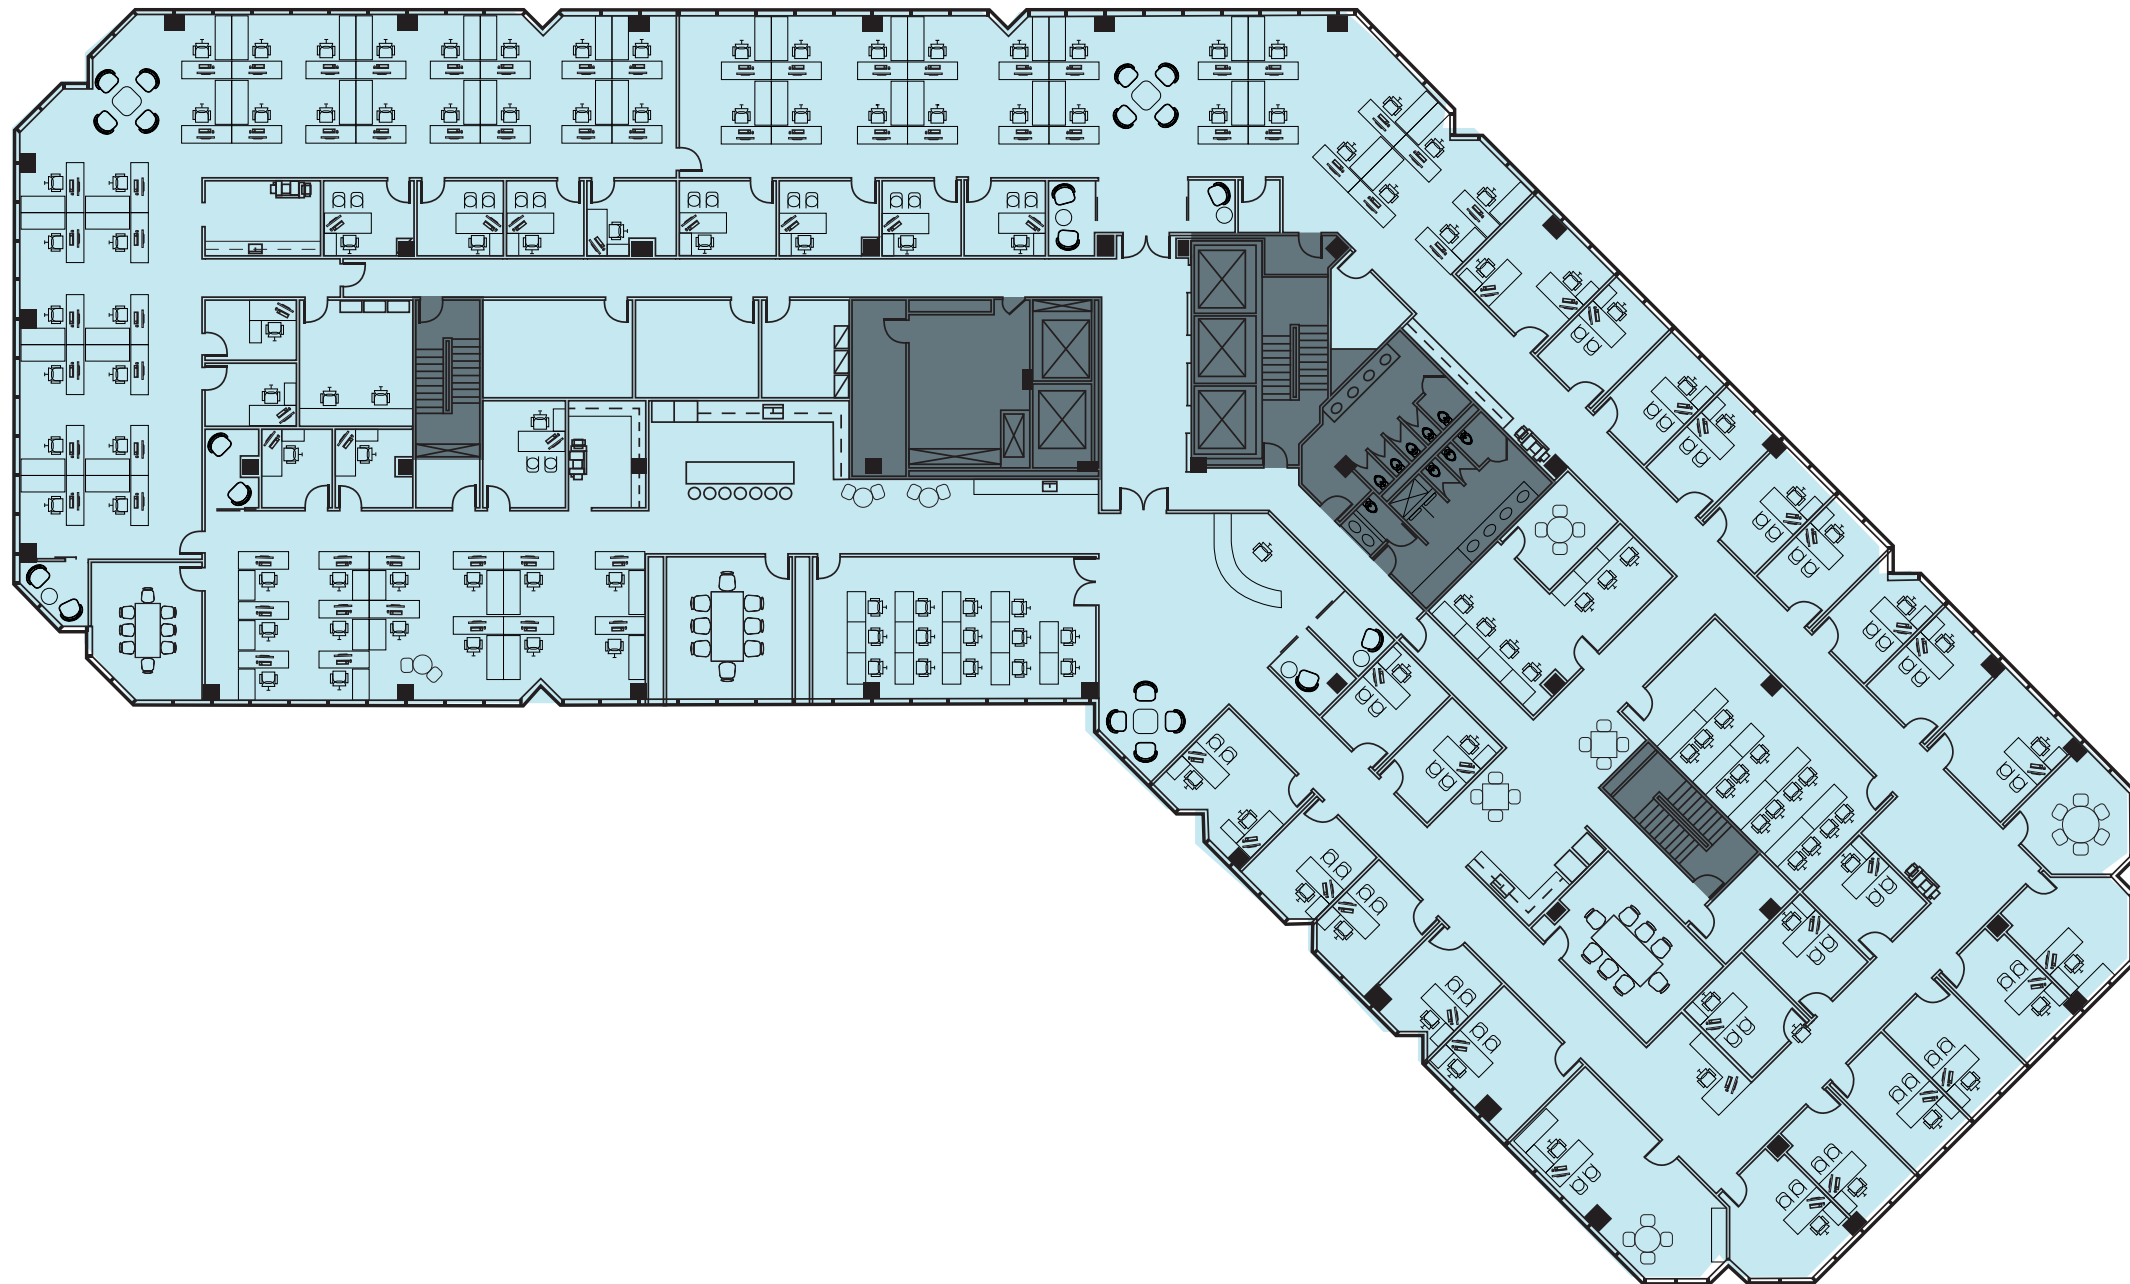

FIRST FLOOR

SUITE 100 | 26,591 SF

PLUG & PLAY

SECOND FLOOR

2,796 SF TO 6,520 SF

**BRAND NEW
SPEC SUITES & TOWN HALL**
COMING JUNE 2026