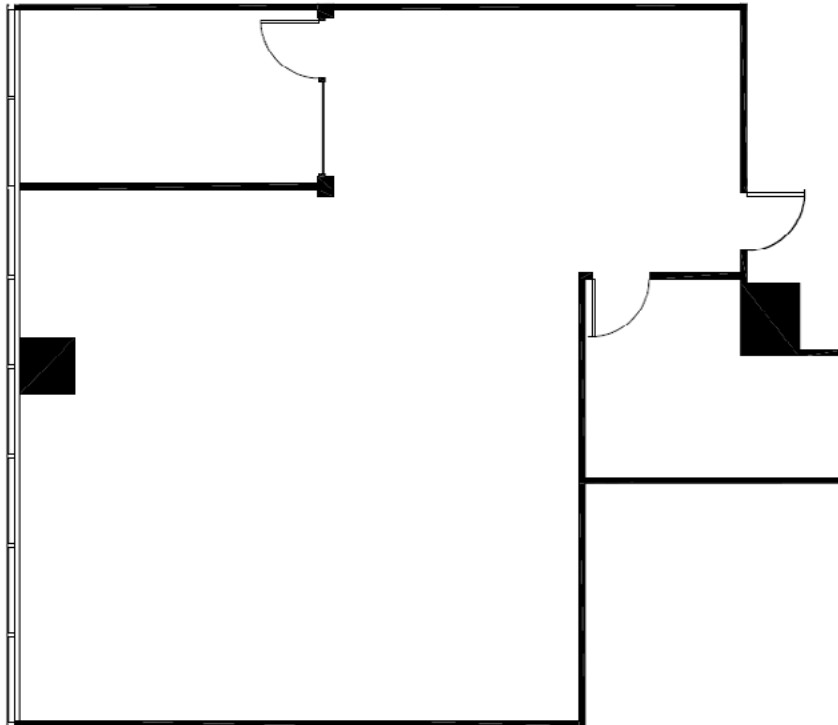

METRO CENTER

FOSTER CITY / CA

950 Tower Lane - Suite 1775

• ±1,752 SF

For leasing information, contact:

Ben Paul
+1 650 401 2123
ben.paul@cushwake.com

Clarke Funkhouser
+1 650 619 5579
clarke.funkhouser@jll.com