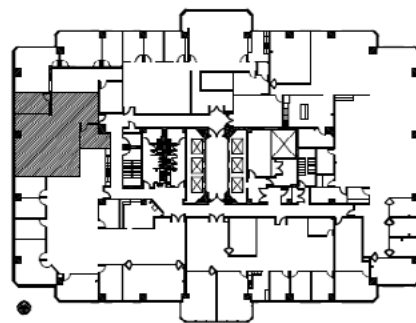

METRO CENTER

FOSTER CITY / CA

950 Tower Lane - Suite 1775

• ±1,752 SF

For leasing information, contact:

Ben Paul
+1 650 401 2123
ben.paul@cushwake.com

Clarke Funkhouser
+1 650 619 5579
clarke.funkhouser@jll.com