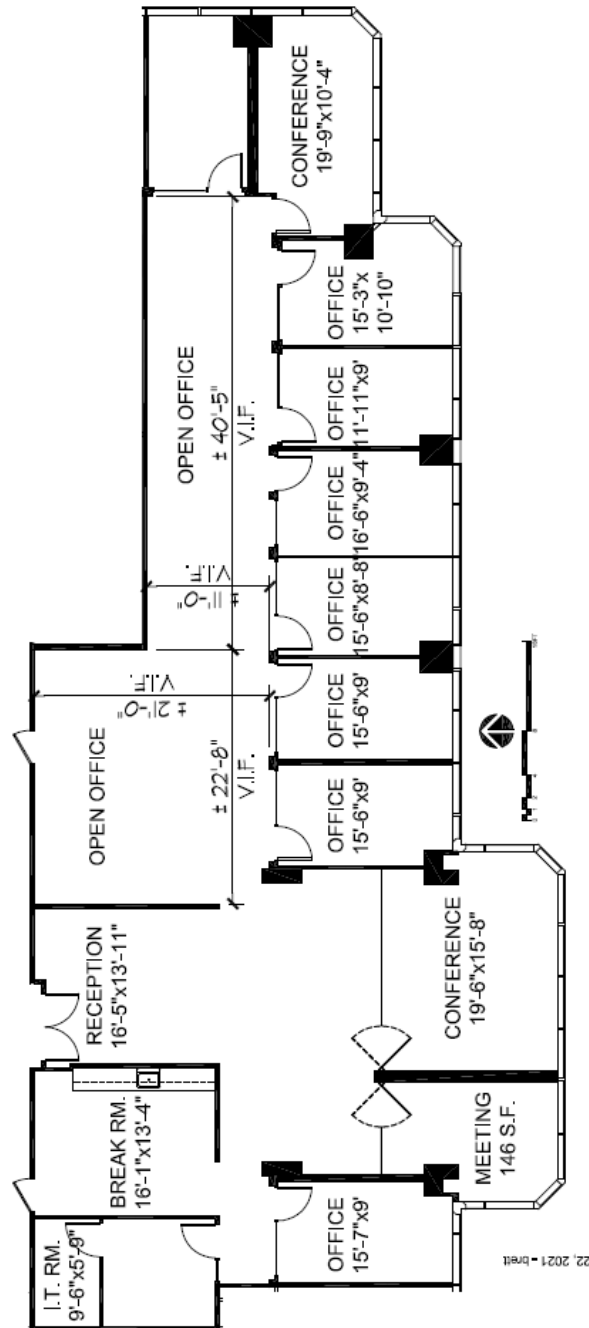

Metro Tower - Suite 1950

4,824 SF

For leasing information, contact:

Ben Paul

+1 650 867 6939

ben.paul@cushwake.com

Clark Funkhouser

+1 650 619 5579